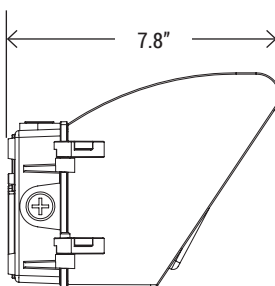

Wattages: 45W, 70W, 100W, 120W / Tunable Wattages: 30W/45W/60W/70W

DIMENSION

WATTAGE	45W
NT. WEIGHT	6.6 lbs/carton
BOX DIM.	15.5" x 8.85" x 8"

WATTAGE	70W
NT. WEIGHT	7.7 lbs/carton
BOX DIM.	15.5" x 10.23" x 8.6"

WATTAGE	100W / 120W
NT. WEIGHT	9.1 lbs/carton
BOX DIM.	16" x 9.25" x 9.25"

WATTAGE	34567W
NT. WEIGHT	6.88 lbs/carton
BOX DIM.	15.5" x 8.07" x 7"

Wattages: 45W, 70W, 100W, 120W / Tunable Wattages: 30W/45W/60W/70W