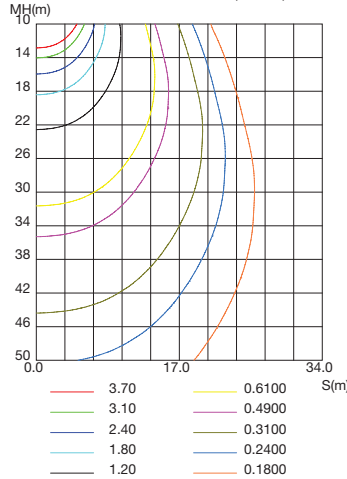

PHOTOMETRICS

For complete IES files, please visit our website.

1L-HWP-45W27-50K

LUMINOUS INTENSITY DISTRIBUTION DIAGRAM

AVERAGE BEAM ANGLE(50%):68.6 DEG

C0 PLANE ISOLUX DIAGRAM (UNIT:lx)

ISOLUX DIAGRAM

1L-HWP-07W27-50K

LUMINOUS INTENSITY DISTRIBUTION DIAGRAM

AVERAGE BEAM ANGLE(50%):69.4 DEG

C0 PLANE ISOLUX DIAGRAM (UNIT:lx)

ISOLUX DIAGRAM

1L-HWP-10W27-50K

LUMINOUS INTENSITY DISTRIBUTION DIAGRAM

AVERAGE BEAM ANGLE(50%):79.0 DEG

AVERAGE BEAM ANGLE(50%):82.3 DEG

ISOLUX DIAGRAM