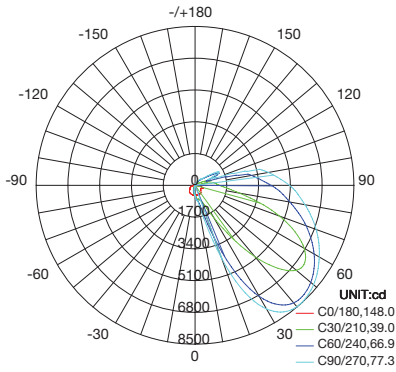

LUMINOUS INTENSITY DISTRIBUTION DIAGRAM

AVERAGE BEAM ANGLE(50%):69.4 DEG

C0 PLANE ISOLUX DIAGRAM (UNIT:lx)

ISOLUX DIAGRAM

1L-HWP-10W27-50K

LUMINOUS INTENSITY DISTRIBUTION DIAGRAM

AVERAGE BEAM ANGLE(50%):79.0 DEG

C0 PLANE ISOLUX DIAGRAM (UNIT:lx)

ISOLUX DIAGRAM

Wattages: 45W, 70W, 100W, 120W / Tunable Wattages: 30W/45W/60W/70W

PHOTOMETRICS

For complete IES files, please visit our website.

1L-HWP-12W27-50K

LUMINOUS INTENSITY DISTRIBUTION DIAGRAM

AVERAGE BEAM ANGLE(50%):82.8 DEG

ISOLUX DIAGRAM

1L-HWP-34567W27-50K (30W@50K)

LUMINOUS INTENSITY DISTRIBUTION DIAGRAM

AVERAGE BEAM ANGLE(50%):83.5 DEG

ISOLUX DIAGRAM

1L-HWP-34567W27-50K (60W@50K)

LUMINOUS INTENSITY DISTRIBUTION DIAGRAM

AVERAGE BEAM ANGLE(50%):82.3 DEG

ISOLUX DIAGRAM