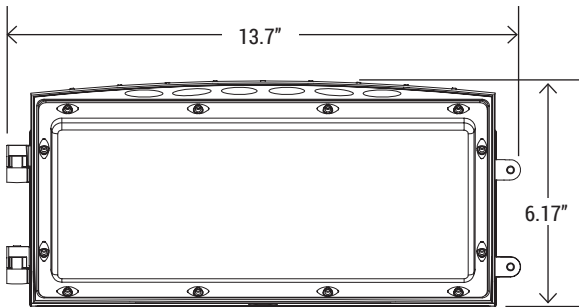

Wattages: 45W, 70W, 100W, 120W / Tunable Wattages: 30W/45W/60W/70W

DIMENSION

WATTAGE	45W
NT. WEIGHT	6.6 lbs/carton
BOX DIM.	15.5" x 8.85" x 8"

WATTAGE	70W
NT. WEIGHT	7.7 lbs/carton
BOX DIM.	15.5" x 10.23" x 8.6"

WATTAGE	100W / 120W
NT. WEIGHT	9.1 lbs/carton
BOX DIM.	16" x 9.25" x 9.25"

WATTAGE	34567W
NT. WEIGHT	6.88 lbs/carton
BOX DIM.	15.5" x 8.07" x 7"

Wattages: 45W, 70W, 100W, 120W / Tunable Wattages: 30W/45W/60W/70W