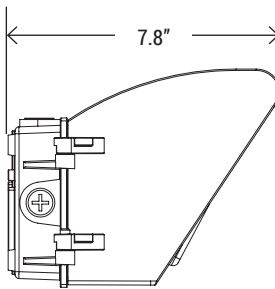

BLD-CM20N-480800-15W
15W Emergency Backup Battery
LED Driver

BLD-CM20N-480800-20W
20W Emergency Backup Battery
LED Driver

ORDERING INFORMATION

EXAMPLE:

1L-HWP-07W-27-50K-P

1L	HWP	07W	27	50K	D	P
COMPANY	PRODUCT	WATTAGE	VOLTAGE	CCT	FINISH	CONTROL
1000LED INC	HWP Semi Cut-Off Wall Pack	* 45W - (45W) 07W - (70W) 10W - (100W) 12W - (120W)	27 (AC120-277V) *347 (AC347V) 48 (AC277-480V)	40K - (4000K) 50K - (5000K)	D - (Dark Bronze) W - (White) B - (Black) S - (Silver)	P - (Photocell)
		34567W - (30W/45W/60W/70W)	27 (AC120-277V)	345K - (3000K/4000K/5000K)		

Wattages: 45W, 70W, 100W, 120W / Tunable Wattages: 30W/45W/60W/70W

DIMENSION

WATTAGE	45W
NT. WEIGHT	6.6 lbs/carton
BOX DIM.	15.5" x 8.85" x 8"

WATTAGE	70W
NT. WEIGHT	7.7 lbs/carton
BOX DIM.	15.5" x 10.23" x 8.6"

WATTAGE	100W / 120W
NT. WEIGHT	9.1 lbs/carton
BOX DIM.	16" x 9.25" x 9.25"

WATTAGE	34567W
NT. WEIGHT	6.88 lbs/carton
BOX DIM.	15.5" x 8.07" x 7"

Wattages: 45W, 70W, 100W, 120W / Tunable Wattages: 30W/45W/60W/70W