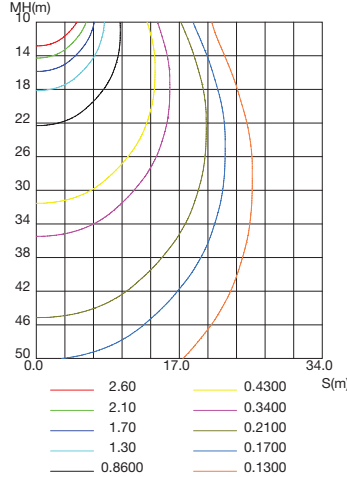

PHOTOMETRICS

For complete IES files, please visit our website.

1L-HWP-45W27-50K

LUMINOUS INTENSITY DISTRIBUTION DIAGRAM

AVERAGE BEAM ANGLE(50%):68.6 DEG

C0 PLANE ISOLUX DIAGRAM (UNIT:lx)

ISOLUX DIAGRAM

1L-HWP-07W27-50K

LUMINOUS INTENSITY DISTRIBUTION DIAGRAM

AVERAGE BEAM ANGLE(50%):69.4 DEG

C0 PLANE ISOLUX DIAGRAM (UNIT:lx)

ISOLUX DIAGRAM

1L-HWP-10W27-50K

LUMINOUS INTENSITY DISTRIBUTION DIAGRAM

AVERAGE BEAM ANGLE(50%):79.0 DEG

AVERAGE BEAM ANGLE(50%):82.3 DEG

ISOLUX DIAGRAM