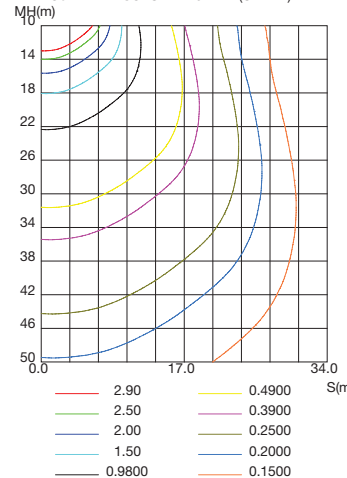

PHOTOMETRICS

For complete IES files, please visit our website.

1L-HWP-45W27-50K

LUMINOUS INTENSITY DISTRIBUTION DIAGRAM

AVERAGE BEAM ANGLE(50%):68.6 DEG

C0 PLANE ISOLUX DIAGRAM (UNIT:lx)

ISOLUX DIAGRAM

1L-HWP-07W27-50K

LUMINOUS INTENSITY DISTRIBUTION DIAGRAM

AVERAGE BEAM ANGLE(50%):69.4 DEG

C0 PLANE ISOLUX DIAGRAM (UNIT:lx)

ISOLUX DIAGRAM

1L-HWP-10W27-50K

LUMINOUS INTENSITY DISTRIBUTION DIAGRAM

AVERAGE BEAM ANGLE(50%):79.0 DEG

C0 PLANE ISOLUX DIAGRAM (UNIT:lx)

ISOLUX DIAGRAM

Wattages: 45W, 70W, 100W, 120W / Tunable Wattages: 30W/45W/60W/70W

PHOTOMETRICS

For complete IES files, please visit our website.

1L-HWP-12W27-50K

LUMINOUS INTENSITY DISTRIBUTION DIAGRAM

AVERAGE BEAM ANGLE(50%):82.8 DEG

ISOLUX DIAGRAM

1L-HWP-34567W27-50K (30W@50K)

LUMINOUS INTENSITY DISTRIBUTION DIAGRAM

AVERAGE BEAM ANGLE(50%):83.5 DEG

ISOLUX DIAGRAM

1L-HWP-34567W27-50K (60W@50K)

LUMINOUS INTENSITY DISTRIBUTION DIAGRAM