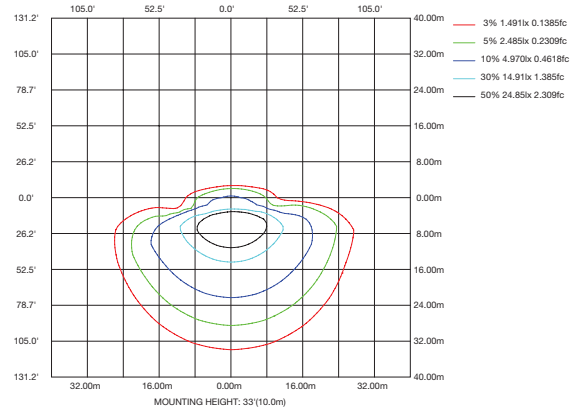

PHOTOMETRICS

For complete IES files, please visit our website.

1L-HWP-45W27-50K

LUMINOUS INTENSITY DISTRIBUTION DIAGRAM

AVERAGE BEAM ANGLE(50%):68.6 DEG

C0 PLANE ISOLUX DIAGRAM (UNIT:lx)

ISOLUX DIAGRAM

1L-HWP-07W27-50K

LUMINOUS INTENSITY DISTRIBUTION DIAGRAM

AVERAGE BEAM ANGLE(50%):69.4 DEG

C0 PLANE ISOLUX DIAGRAM (UNIT:lx)

ISOLUX DIAGRAM

1L-HWP-10W27-50K

LUMINOUS INTENSITY DISTRIBUTION DIAGRAM

AVERAGE BEAM ANGLE(50%):79.0 DEG

C0 PLANE ISOLUX DIAGRAM (UNIT:lx)

ISOLUX DIAGRAM

Wattages: 45W, 70W, 100W, 120W / Tunable Wattages: 30W/45W/60W/70W

PHOTOMETRICS

For complete IES files, please visit our website.

1L-HWP-12W27-50K

LUMINOUS INTENSITY DISTRIBUTION DIAGRAM

AVERAGE BEAM ANGLE(50%):82.8 DEG

ISOLUX DIAGRAM

1L-HWP-34567W27-50K (30W@50K)

LUMINOUS INTENSITY DISTRIBUTION DIAGRAM

AVERAGE BEAM ANGLE(50%):83.5 DEG

ISOLUX DIAGRAM

1L-HWP-34567W27-50K (60W@50K)

LUMINOUS INTENSITY DISTRIBUTION DIAGRAM