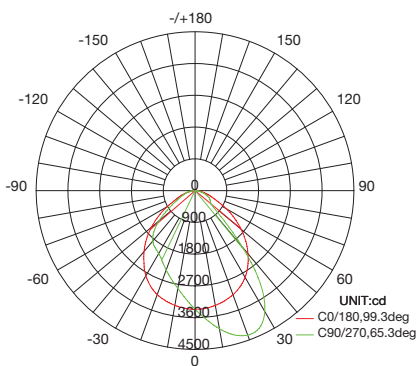

LUMINOUS INTENSITY DISTRIBUTION DIAGRAM

AVERAGE BEAM ANGLE(50%):69.4 DEG

C0 PLANE ISOLUX DIAGRAM (UNIT:lx)

ISOLUX DIAGRAM

1L-HWP-10W27-50K

LUMINOUS INTENSITY DISTRIBUTION DIAGRAM

AVERAGE BEAM ANGLE(50%):79.0 DEG

C0 PLANE ISOLUX DIAGRAM (UNIT:lx)

ISOLUX DIAGRAM

Wattages: 45W, 70W, 100W, 120W / Tunable Wattages: 30W/45W/60W/70W

PHOTOMETRICS

For complete IES files, please visit our website.

1L-HWP-12W27-50K

LUMINOUS INTENSITY DISTRIBUTION DIAGRAM

AVERAGE BEAM ANGLE(50%):82.8 DEG

ISOLUX DIAGRAM

1L-HWP-34567W27-50K (30W@50K)

LUMINOUS INTENSITY DISTRIBUTION DIAGRAM

AVERAGE BEAM ANGLE(50%):83.5 DEG

ISOLUX DIAGRAM

1L-HWP-34567W27-50K (60W@50K)

LUMINOUS INTENSITY DISTRIBUTION DIAGRAM

AVERAGE BEAM ANGLE(50%):82.3 DEG

ISOLUX DIAGRAM