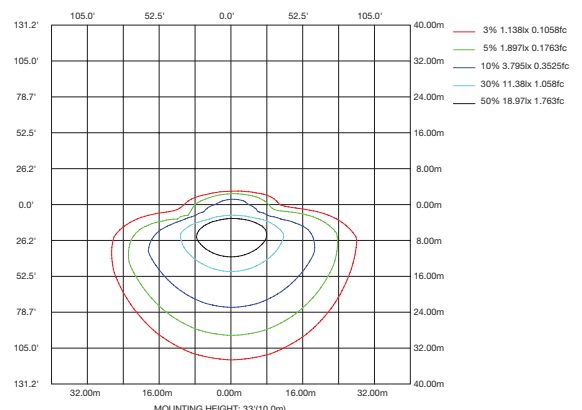

PHOTOMETRICS

For complete IES files, please visit our website.

1L-HWP-45W27-50K

LUMINOUS INTENSITY DISTRIBUTION DIAGRAM

AVERAGE BEAM ANGLE(50%):68.6 DEG

C0 PLANE ISOLUX DIAGRAM (UNIT:lx)

ISOLUX DIAGRAM

1L-HWP-07W27-50K

LUMINOUS INTENSITY DISTRIBUTION DIAGRAM

AVERAGE BEAM ANGLE(50%):69.4 DEG

C0 PLANE ISOLUX DIAGRAM (UNIT:lx)

ISOLUX DIAGRAM

1L-HWP-10W27-50K

LUMINOUS INTENSITY DISTRIBUTION DIAGRAM

AVERAGE BEAM ANGLE(50%):79.0 DEG

C0 PLANE ISOLUX DIAGRAM (UNIT:lx)

ISOLUX DIAGRAM

Wattages: 45W, 70W, 100W, 120W / Tunable Wattages: 30W/45W/60W/70W

PHOTOMETRICS

For complete IES files, please visit our website.

1L-HWP-12W27-50K

LUMINOUS INTENSITY DISTRIBUTION DIAGRAM

AVERAGE BEAM ANGLE(50%):82.8 DEG

ISOLUX DIAGRAM

1L-HWP-34567W27-50K (30W@50K)

LUMINOUS INTENSITY DISTRIBUTION DIAGRAM

AVERAGE BEAM ANGLE(50%):83.5 DEG

ISOLUX DIAGRAM

1L-HWP-34567W27-50K (60W@50K)

LUMINOUS INTENSITY DISTRIBUTION DIAGRAM