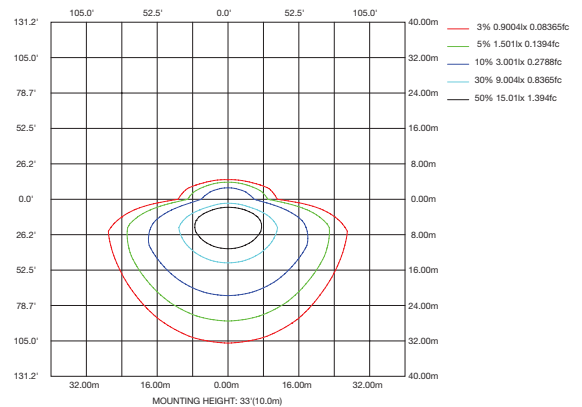

PHOTOMETRICS

For complete IES files, please visit our website.

1L-HWP-45W27-50K

LUMINOUS INTENSITY DISTRIBUTION DIAGRAM

AVERAGE BEAM ANGLE(50%):68.6 DEG

C0 PLANE ISOLUX DIAGRAM (UNIT:lx)

ISOLUX DIAGRAM

1L-HWP-07W27-50K

LUMINOUS INTENSITY DISTRIBUTION DIAGRAM

AVERAGE BEAM ANGLE(50%):69.4 DEG

C0 PLANE ISOLUX DIAGRAM (UNIT:lx)

ISOLUX DIAGRAM

1L-HWP-10W27-50K

LUMINOUS INTENSITY DISTRIBUTION DIAGRAM

AVERAGE BEAM ANGLE(50%):79.0 DEG

C0 PLANE ISOLUX DIAGRAM (UNIT:lx)

ISOLUX DIAGRAM

Wattages: 45W, 70W, 100W, 120W / Tunable Wattages: 30W/45W/60W/70W

PHOTOMETRICS

For complete IES files, please visit our website.

1L-HWP-12W27-50K

LUMINOUS INTENSITY DISTRIBUTION DIAGRAM

AVERAGE BEAM ANGLE(50%):82.8 DEG

ISOLUX DIAGRAM

1L-HWP-34567W27-50K (30W@50K)

LUMINOUS INTENSITY DISTRIBUTION DIAGRAM

AVERAGE BEAM ANGLE(50%):83.5 DEG

ISOLUX DIAGRAM

1L-HWP-34567W27-50K (60W@50K)

LUMINOUS INTENSITY DISTRIBUTION DIAGRAM