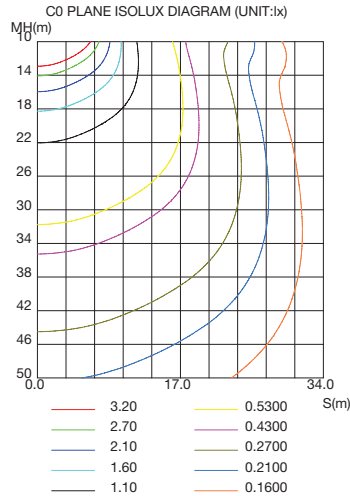

LUMINOUS INTENSITY DISTRIBUTION DIAGRAM

AVERAGE BEAM ANGLE(50%):69.4 DEG

C0 PLANE ISOLUX DIAGRAM (UNIT:lx)

ISOLUX DIAGRAM

1L-HWP-10W27-50K

LUMINOUS INTENSITY DISTRIBUTION DIAGRAM

AVERAGE BEAM ANGLE(50%):79.0 DEG

C0 PLANE ISOLUX DIAGRAM (UNIT:lx)

ISOLUX DIAGRAM

Wattages: 45W, 70W, 100W, 120W / Tunable Wattages: 30W/45W/60W/70W

PHOTOMETRICS

For complete IES files, please visit our website.

1L-HWP-12W27-50K

LUMINOUS INTENSITY DISTRIBUTION DIAGRAM

AVERAGE BEAM ANGLE(50%):82.8 DEG

ISOLUX DIAGRAM

1L-HWP-34567W27-50K (30W@50K)

LUMINOUS INTENSITY DISTRIBUTION DIAGRAM

AVERAGE BEAM ANGLE(50%):83.5 DEG

ISOLUX DIAGRAM

1L-HWP-34567W27-50K (60W@50K)

LUMINOUS INTENSITY DISTRIBUTION DIAGRAM

AVERAGE BEAM ANGLE(50%):82.3 DEG

ISOLUX DIAGRAM