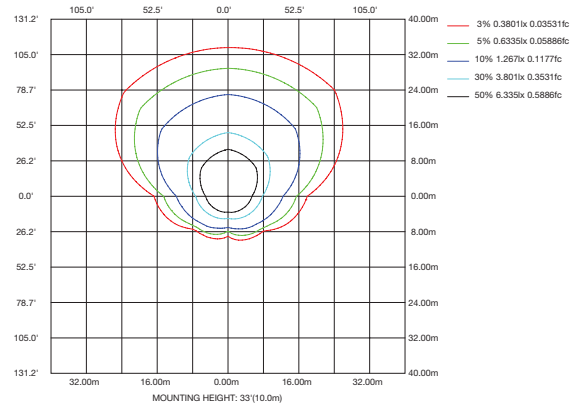

LUMINOUS INTENSITY DISTRIBUTION DIAGRAM

AVERAGE BEAM ANGLE(50%):69.4 DEG

C0 PLANE ISOLUX DIAGRAM (UNIT:lx)

ISOLUX DIAGRAM

1L-HWP-10W27-50K

LUMINOUS INTENSITY DISTRIBUTION DIAGRAM

AVERAGE BEAM ANGLE(50%):79.0 DEG

C0 PLANE ISOLUX DIAGRAM (UNIT:lx)

ISOLUX DIAGRAM

Wattages: 45W, 70W, 100W, 120W / Tunable Wattages: 30W/45W/60W/70W

PHOTOMETRICS

For complete IES files, please visit our website.

1L-HWP-12W27-50K

LUMINOUS INTENSITY DISTRIBUTION DIAGRAM

AVERAGE BEAM ANGLE(50%):82.8 DEG

ISOLUX DIAGRAM

1L-HWP-34567W27-50K (30W@50K)

LUMINOUS INTENSITY DISTRIBUTION DIAGRAM

AVERAGE BEAM ANGLE(50%):83.5 DEG

ISOLUX DIAGRAM

1L-HWP-34567W27-50K (60W@50K)

LUMINOUS INTENSITY DISTRIBUTION DIAGRAM

AVERAGE BEAM ANGLE(50%):82.3 DEG

ISOLUX DIAGRAM