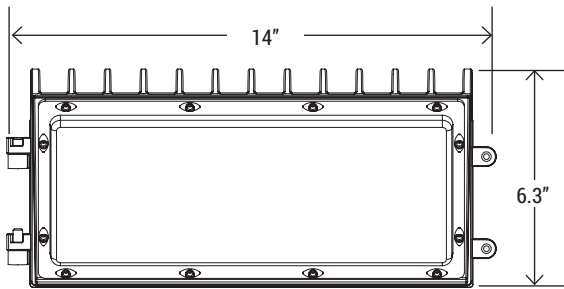

Wattages: 45W, 70W, 100W, 120W / Tunable Wattages: 30W/45W/60W/70W

DIMENSION

WATTAGE	45W
NT. WEIGHT	6.6 lbs/carton
BOX DIM.	15.5" x 8.85" x 8"

WATTAGE	70W
NT. WEIGHT	7.7 lbs/carton
BOX DIM.	15.5" x 10.23" x 8.6"