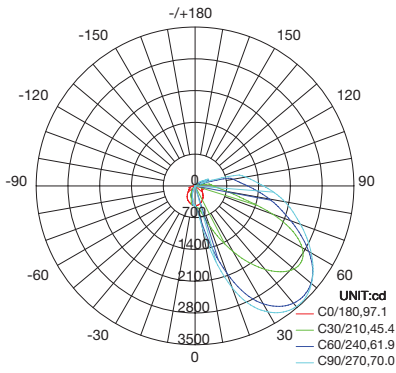

PHOTOMETRICS

For complete IES files, please visit our website.

1L-HWP-45W27-50K

LUMINOUS INTENSITY DISTRIBUTION DIAGRAM

AVERAGE BEAM ANGLE(50%):68.6 DEG

C0 PLANE ISOLUX DIAGRAM (UNIT:lx)

ISOLUX DIAGRAM

1L-HWP-07W27-50K

LUMINOUS INTENSITY DISTRIBUTION DIAGRAM

AVERAGE BEAM ANGLE(50%):69.4 DEG

C0 PLANE ISOLUX DIAGRAM (UNIT:lx)

ISOLUX DIAGRAM

1L-HWP-10W27-50K

LUMINOUS INTENSITY DISTRIBUTION DIAGRAM

AVERAGE BEAM ANGLE(50%):79.0 DEG

AVERAGE BEAM ANGLE(50%):82.8 DEG

ISOLUX DIAGRAM

1L-HWP-34567W27-50K (30W@50K)

LUMINOUS INTENSITY DISTRIBUTION DIAGRAM

AVERAGE BEAM ANGLE(50%):83.5 DEG

ISOLUX DIAGRAM

1L-HWP-34567W27-50K (60W@50K)

LUMINOUS INTENSITY DISTRIBUTION DIAGRAM

AVERAGE BEAM ANGLE(50%):82.3 DEG

ISOLUX DIAGRAM