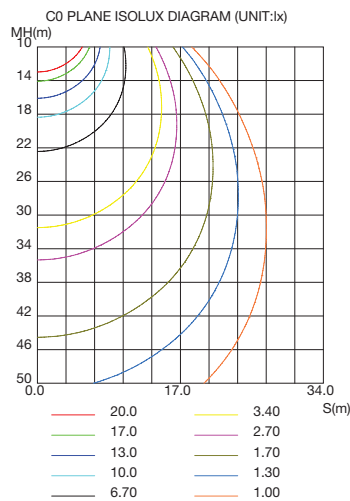

LUMINOUS INTENSITY DISTRIBUTION DIAGRAM

AVERAGE BEAM ANGLE(50%):69.4 DEG

C0 PLANE ISOLUX DIAGRAM (UNIT:lx)

ISOLUX DIAGRAM

1L-HWP-10W27-50K

LUMINOUS INTENSITY DISTRIBUTION DIAGRAM

AVERAGE BEAM ANGLE(50%):79.0 DEG

C0 PLANE ISOLUX DIAGRAM (UNIT:lx)

ISOLUX DIAGRAM

Wattages: 45W, 70W, 100W, 120W / Tunable Wattages: 30W/45W/60W/70W

PHOTOMETRICS

For complete IES files, please visit our website.

1L-HWP-12W27-50K

LUMINOUS INTENSITY DISTRIBUTION DIAGRAM

AVERAGE BEAM ANGLE(50%):82.8 DEG

ISOLUX DIAGRAM

1L-HWP-34567W27-50K (30W@50K)

LUMINOUS INTENSITY DISTRIBUTION DIAGRAM

AVERAGE BEAM ANGLE(50%):83.5 DEG

ISOLUX DIAGRAM

1L-HWP-34567W27-50K (60W@50K)

LUMINOUS INTENSITY DISTRIBUTION DIAGRAM

AVERAGE BEAM ANGLE(50%):82.3 DEG

ISOLUX DIAGRAM