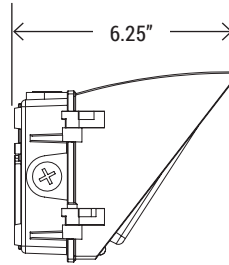

Wattages: 45W, 70W, 100W, 120W / Tunable Wattages: 30W/45W/60W/70W

DIMENSION

WATTAGE	45W
NT. WEIGHT	6.6 lbs/carton
BOX DIM.	15.5" x 8.85" x 8"

WATTAGE	70W
NT. WEIGHT	7.7 lbs/carton
BOX DIM.	15.5" x 10.23" x 8.6"

WATTAGE	100W / 120W
NT. WEIGHT	9.1 lbs/carton
BOX DIM.	16" x 9.25" x 9.25"

WATTAGE	34567W
NT. WEIGHT	6.88 lbs/carton
BOX DIM.	15.5" x 8.07" x 7"

Wattages: 45W, 70W, 100W, 120W / Tunable Wattages: 30W/45W/60W/70W