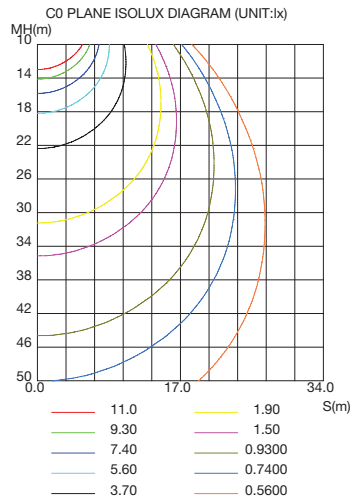

LUMINOUS INTENSITY DISTRIBUTION DIAGRAM

AVERAGE BEAM ANGLE(50%):69.4 DEG

C0 PLANE ISOLUX DIAGRAM (UNIT:lx)

ISOLUX DIAGRAM

1L-HWP-10W27-50K

LUMINOUS INTENSITY DISTRIBUTION DIAGRAM

AVERAGE BEAM ANGLE(50%):79.0 DEG

C0 PLANE ISOLUX DIAGRAM (UNIT:lx)

ISOLUX DIAGRAM

Wattages: 45W, 70W, 100W, 120W / Tunable Wattages: 30W/45W/60W/70W

PHOTOMETRICS

For complete IES files, please visit our website.

1L-HWP-12W27-50K

LUMINOUS INTENSITY DISTRIBUTION DIAGRAM

AVERAGE BEAM ANGLE(50%):82.8 DEG

ISOLUX DIAGRAM

1L-HWP-34567W27-50K (30W@50K)

LUMINOUS INTENSITY DISTRIBUTION DIAGRAM

AVERAGE BEAM ANGLE(50%):83.5 DEG

ISOLUX DIAGRAM

1L-HWP-34567W27-50K (60W@50K)

LUMINOUS INTENSITY DISTRIBUTION DIAGRAM

AVERAGE BEAM ANGLE(50%):82.3 DEG

ISOLUX DIAGRAM