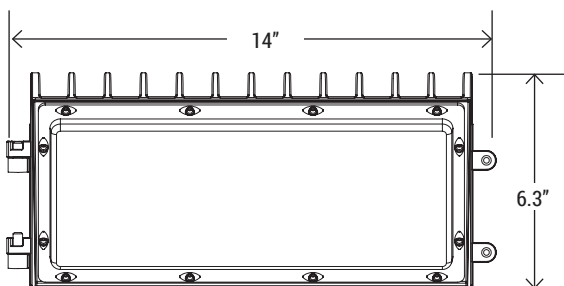

Wattages: 45W, 70W, 100W, 120W / Tunable Wattages: 30W/45W/60W/70W

DIMENSION

WATTAGE	45W
NT. WEIGHT	6.6 lbs/carton
BOX DIM.	15.5" x 8.85" x 8"

WATTAGE	70W
NT. WEIGHT	7.7 lbs/carton
BOX DIM.	15.5" x 10.23" x 8.6"

WATTAGE	100W / 120W
NT. WEIGHT	9.1 lbs/carton
BOX DIM.	16" x 9.25" x 9.25"

WATTAGE	34567W
NT. WEIGHT	6.88 lbs/carton
BOX DIM.	15.5" x 8.07" x 7"

Wattages: 45W, 70W, 100W, 120W / Tunable Wattages: 30W/45W/60W/70W