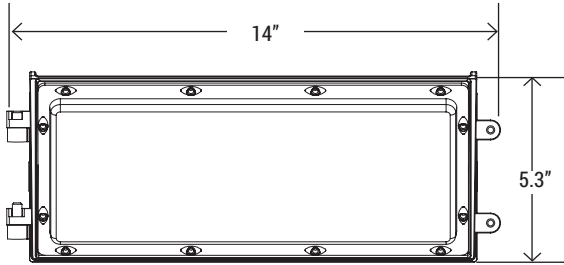

Wattages: 45W, 70W, 100W, 120W / Tunable Wattages: 30W/45W/60W/70W

DIMENSION

WATTAGE	45W
NT. WEIGHT	6.6 lbs/carton
BOX DIM.	15.5" x 8.85" x 8"

WATTAGE	70W
NT. WEIGHT	7.7 lbs/carton
BOX DIM.	15.5" x 10.23" x 8.6"

WATTAGE	100W / 120W
NT. WEIGHT	9.1 lbs/carton
BOX DIM.	16" x 9.25" x 9.25"

WATTAGE	34567W
NT. WEIGHT	6.88 lbs/carton
BOX DIM.	15.5" x 8.07" x 7"

Wattages: 45W, 70W, 100W, 120W / Tunable Wattages: 30W/45W/60W/70W