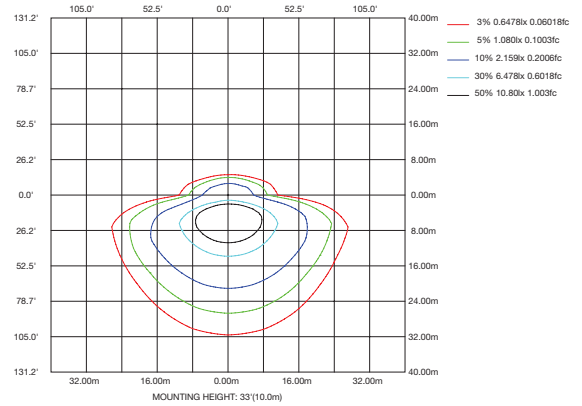

PHOTOMETRICS

For complete IES files, please visit our website.

1L-HWP-45W27-50K

LUMINOUS INTENSITY DISTRIBUTION DIAGRAM

AVERAGE BEAM ANGLE(50%):68.6 DEG

C0 PLANE ISOLUX DIAGRAM (UNIT:lx)

ISOLUX DIAGRAM

1L-HWP-07W27-50K

LUMINOUS INTENSITY DISTRIBUTION DIAGRAM

AVERAGE BEAM ANGLE(50%):69.4 DEG

C0 PLANE ISOLUX DIAGRAM (UNIT:lx)

ISOLUX DIAGRAM

1L-HWP-10W27-50K

LUMINOUS INTENSITY DISTRIBUTION DIAGRAM

AVERAGE BEAM ANGLE(50%):79.0 DEG

C0 PLANE ISOLUX DIAGRAM (UNIT:lx)

ISOLUX DIAGRAM

Wattages: 45W, 70W, 100W, 120W / Tunable Wattages: 30W/45W/60W/70W

PHOTOMETRICS

For complete IES files, please visit our website.

1L-HWP-12W27-50K

LUMINOUS INTENSITY DISTRIBUTION DIAGRAM

AVERAGE BEAM ANGLE(50%):82.8 DEG

ISOLUX DIAGRAM

1L-HWP-34567W27-50K (30W@50K)

LUMINOUS INTENSITY DISTRIBUTION DIAGRAM

AVERAGE BEAM ANGLE(50%):83.5 DEG

ISOLUX DIAGRAM

1L-HWP-34567W27-50K (60W@50K)

LUMINOUS INTENSITY DISTRIBUTION DIAGRAM