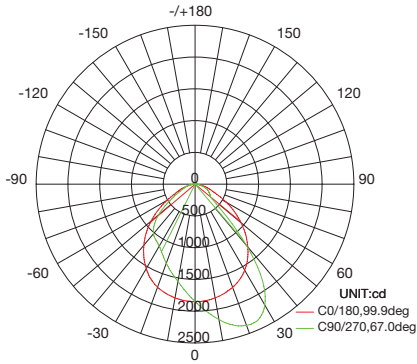

LUMINOUS INTENSITY DISTRIBUTION DIAGRAM

AVERAGE BEAM ANGLE(50%):69.4 DEG

C0 PLANE ISOLUX DIAGRAM (UNIT:lx)

ISOLUX DIAGRAM

1L-HWP-10W27-50K

LUMINOUS INTENSITY DISTRIBUTION DIAGRAM

AVERAGE BEAM ANGLE(50%):79.0 DEG

C0 PLANE ISOLUX DIAGRAM (UNIT:lx)

ISOLUX DIAGRAM

Wattages: 45W, 70W, 100W, 120W / Tunable Wattages: 30W/45W/60W/70W

PHOTOMETRICS

For complete IES files, please visit our website.

1L-HWP-12W27-50K

LUMINOUS INTENSITY DISTRIBUTION DIAGRAM

AVERAGE BEAM ANGLE(50%):82.8 DEG

ISOLUX DIAGRAM

1L-HWP-34567W27-50K (30W@50K)

LUMINOUS INTENSITY DISTRIBUTION DIAGRAM

AVERAGE BEAM ANGLE(50%):83.5 DEG

ISOLUX DIAGRAM

1L-HWP-34567W27-50K (60W@50K)

LUMINOUS INTENSITY DISTRIBUTION DIAGRAM

AVERAGE BEAM ANGLE(50%):82.3 DEG

ISOLUX DIAGRAM