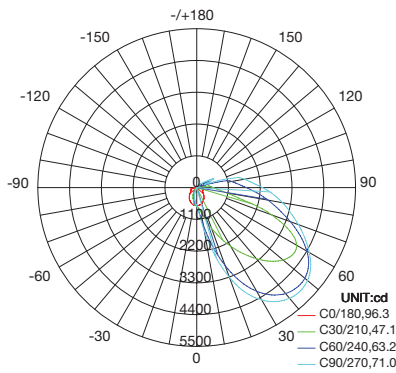

PHOTOMETRICS

For complete IES files, please visit our website.

1L-HWP-45W27-50K

LUMINOUS INTENSITY DISTRIBUTION DIAGRAM

AVERAGE BEAM ANGLE(50%):68.6 DEG

C0 PLANE ISOLUX DIAGRAM (UNIT:lx)

ISOLUX DIAGRAM

1L-HWP-07W27-50K

LUMINOUS INTENSITY DISTRIBUTION DIAGRAM

AVERAGE BEAM ANGLE(50%):69.4 DEG

C0 PLANE ISOLUX DIAGRAM (UNIT:lx)

ISOLUX DIAGRAM

1L-HWP-10W27-50K

LUMINOUS INTENSITY DISTRIBUTION DIAGRAM

AVERAGE BEAM ANGLE(50%):79.0 DEG

AVERAGE BEAM ANGLE(50%):82.8 DEG

ISOLUX DIAGRAM

1L-HWP-34567W27-50K (30W@50K)

LUMINOUS INTENSITY DISTRIBUTION DIAGRAM

AVERAGE BEAM ANGLE(50%):83.5 DEG

ISOLUX DIAGRAM

1L-HWP-34567W27-50K (60W@50K)

LUMINOUS INTENSITY DISTRIBUTION DIAGRAM

AVERAGE BEAM ANGLE(50%):82.3 DEG

ISOLUX DIAGRAM