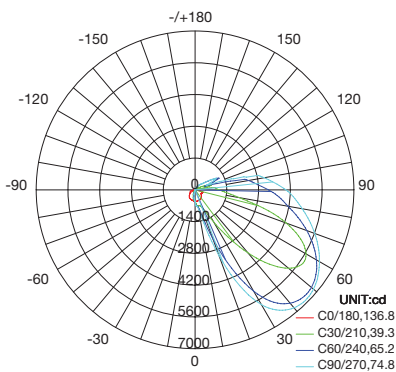

PHOTOMETRICS

For complete IES files, please visit our website.

1L-HWP-45W27-50K

LUMINOUS INTENSITY DISTRIBUTION DIAGRAM

AVERAGE BEAM ANGLE(50%):68.6 DEG

C0 PLANE ISOLUX DIAGRAM (UNIT:lx)

ISOLUX DIAGRAM

1L-HWP-07W27-50K

LUMINOUS INTENSITY DISTRIBUTION DIAGRAM

AVERAGE BEAM ANGLE(50%):69.4 DEG

C0 PLANE ISOLUX DIAGRAM (UNIT:lx)

ISOLUX DIAGRAM

1L-HWP-10W27-50K

LUMINOUS INTENSITY DISTRIBUTION DIAGRAM

AVERAGE BEAM ANGLE(50%):79.0 DEG

C0 PLANE ISOLUX DIAGRAM (UNIT:lx)

ISOLUX DIAGRAM

Wattages: 45W, 70W, 100W, 120W / Tunable Wattages: 30W/45W/60W/70W

PHOTOMETRICS

For complete IES files, please visit our website.

1L-HWP-12W27-50K

LUMINOUS INTENSITY DISTRIBUTION DIAGRAM

AVERAGE BEAM ANGLE(50%):82.8 DEG

ISOLUX DIAGRAM

1L-HWP-34567W27-50K (30W@50K)

LUMINOUS INTENSITY DISTRIBUTION DIAGRAM

AVERAGE BEAM ANGLE(50%):83.5 DEG

ISOLUX DIAGRAM

1L-HWP-34567W27-50K (60W@50K)

LUMINOUS INTENSITY DISTRIBUTION DIAGRAM