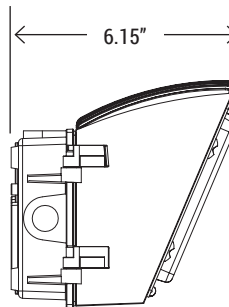

Wattages: 45W, 70W, 100W, 120W / Tunable Wattages: 30W/45W/60W/70W

DIMENSION

WATTAGE	45W
NT. WEIGHT	6.6 lbs/carton
BOX DIM.	15.5" x 8.85" x 8"

WATTAGE	70W
NT. WEIGHT	7.7 lbs/carton
BOX DIM.	15.5" x 10.23" x 8.6"

WATTAGE	100W / 120W
NT. WEIGHT	9.1 lbs/carton
BOX DIM.	16" x 9.25" x 9.25"

WATTAGE	34567W
NT. WEIGHT	6.88 lbs/carton
BOX DIM.	15.5" x 8.07" x 7"

Wattages: 45W, 70W, 100W, 120W / Tunable Wattages: 30W/45W/60W/70W