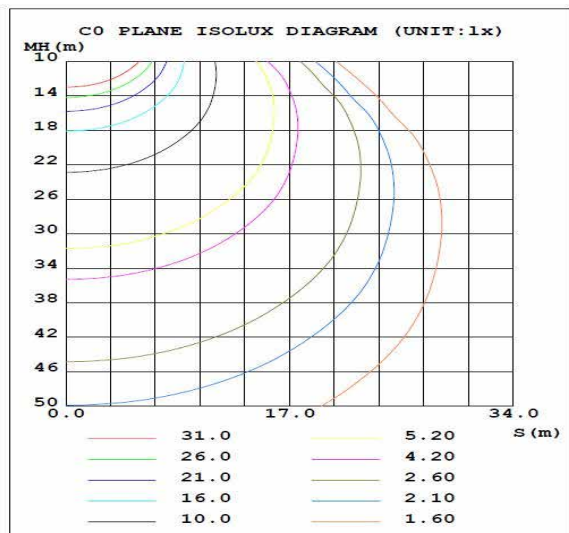

MODEL #	
PROJECT:	
NOTES:	
DATE:	
PREPARED BY:	

Additional Information:

- Power: 120W
- Input: AC 120-277V
- CCT : 5000K
- Output: 14820 LM
- Light Source: LUMILEDS
- Driver: SOSEN

Structure Features:

- Shell Material: Alloy/PC
- Color: White
- Weight: 7.7 lbs.

Type	1L-GSL15W27-XXK		
Power	120W	Lighting Angle	115°
Input Voltage	AC120-277V	Luminous Efficiency	125LM/W
Frequency Range	50/60Hz	Working Life	>50000 hrs
Power Factor	>98%	Working Temperature	-30 - +45°C
Luminous Flux	14820 Lm	Storage Temperature	-40 -+80°C
Color Temperature	5000K/5700K	Protection Level	Wet Location/IP65
CRI	Ra>80	LED Chip Brand	Philips Lumileds

LIGHT DISTRIBUTION:

Mounting	Dim. "A"	Dim. "B"	Dim. "C"	Dim. "D"	Weight (lbs)
B1	12.8" (325mm)	20.0" (559mm)	17.6" (387mm)	2.2" (48mm)	14.00
B2	12.8" (325mm)	22.5" (572mm)	20.1" (510mm)	1.2" (31mm)	14.55
B3	12.8" (325mm)	20.6" (523mm)	18.3" (464mm)	1.2" (30mm)	13.20
B4	12.8" (325mm)	19.5" (495mm)	15.5" (394mm)	2.0" (51mm)	12.20
B5	12.8" (325mm)	21.6" (549mm)	19.2" (487mm)	1.2" (31mm)	13.70