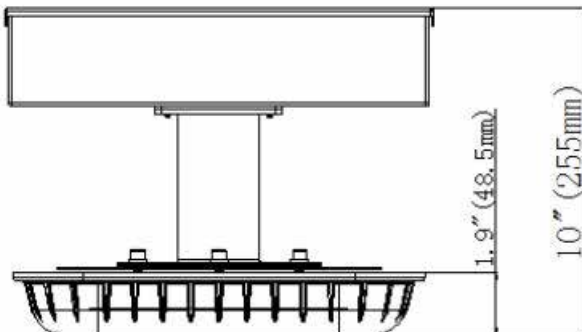

PRODUCT APPLICATIONS:

1000LED Gas Station Lighting Series is widely used in outdoor lighting. Excellent for gas stations, truck stops and travel centers.