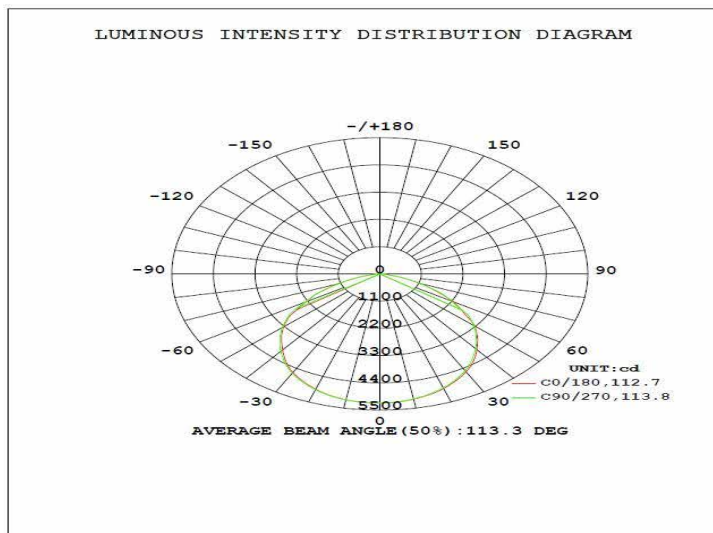

MODEL #	
PROJECT:	
NOTES:	
DATE:	
PREPARED BY:	

Additional Information:

- Power: 120W
- Input: AC 120-277V
- CCT : 5000K
- Output: 14820 LM
- Light Source: LUMILEDS
- Driver: SOSEN

Structure Features:

- Shell Material: Alloy/PC
- Color: White
- Weight: 7.7 lbs.

Type	1L-GSL15W27-XXK		
Power	120W	Lighting Angle	115°
Input Voltage	AC120-277V	Luminous Efficiency	125LM/W
Frequency Range	50/60Hz	Working Life	>50000 hrs
Power Factor	>98%	Working Temperature	-30 - +45°C
Luminous Flux	14820 Lm	Storage Temperature	-40 -+80°C
Color Temperature	5000K/5700K	Protection Level	Wet Location/IP65
CRI	Ra>80	LED Chip Brand	Philips Lumileds

LIGHT DISTRIBUTION:

Mounting	Dim. "A"	Dim. "B"	Dim. "C"	Dim. "D"	Weight (lbs)
B1	12.8" (325mm)	20.0" (559mm)	17.6" (387mm)	2.2" (48mm)	14.00
B2	12.8" (325mm)	22.5" (572mm)	20.1" (510mm)	1.2" (31mm)	14.55
B3	12.8" (325mm)	20.6" (523mm)	18.3" (464mm)	1.2" (30mm)	13.20
B4	12.8" (325mm)	19.5" (495mm)	15.5" (394mm)	2.0" (51mm)	12.20
B5	12.8" (325mm)	21.6" (549mm)	19.2" (487mm)	1.2" (31mm)	13.70