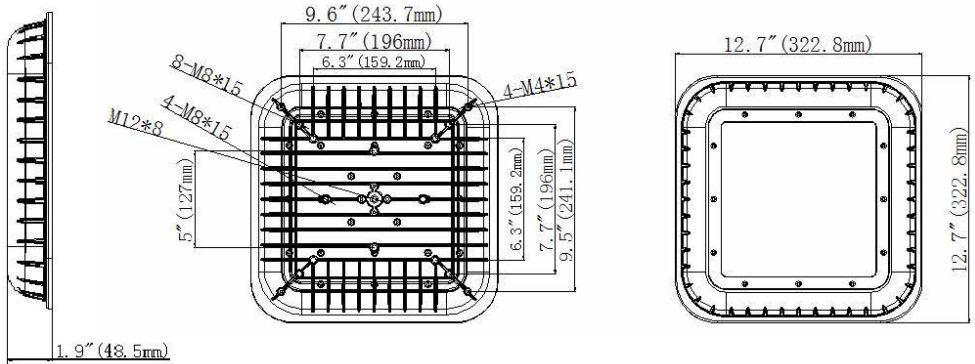

PRODUCT APPLICATIONS:

1000LED Gas Station Lighting Series is widely used in outdoor lighting. Excellent for gas stations, truck stops and travel centers.