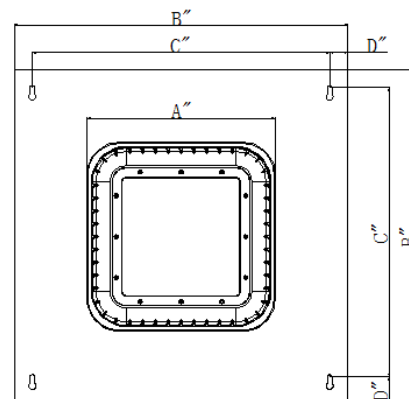

PRODUCT APPLICATIONS:

1000LED Gas Station Lighting Series is widely used in outdoor lighting. Excellent for gas stations, truck stops and travel centers.