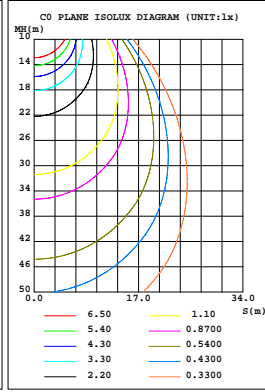

Wattages:(4")5.5W/8W/12W;(6")7W/10W/18W;(8")10W/15W/22W;(9.5")20W/25W/32W

PHOTOMETRICS

For complete IES files, please visit our website.

1L-8CDL101522W27-33540K(22W&4000K)