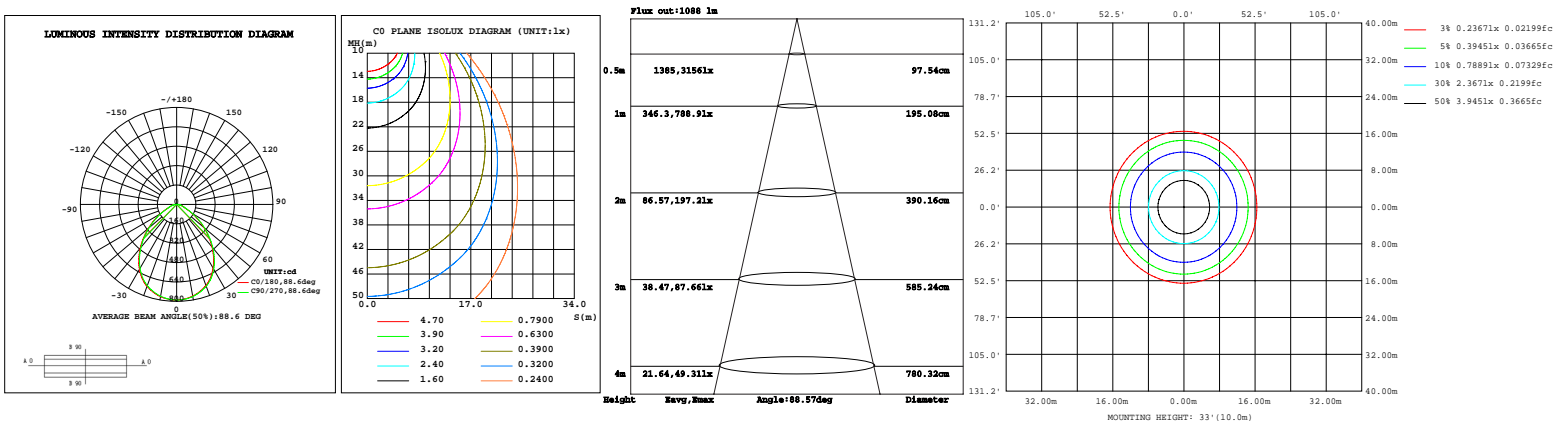

1L-6CDL71018W27-33540K(18W&4000K)