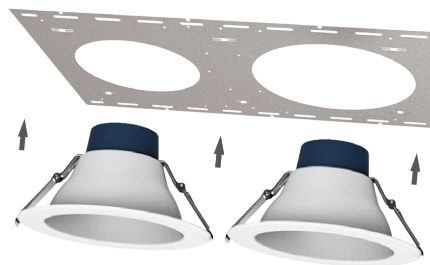

New Construction Plate for
Stud/Joist Ceilings

Stud/Joist