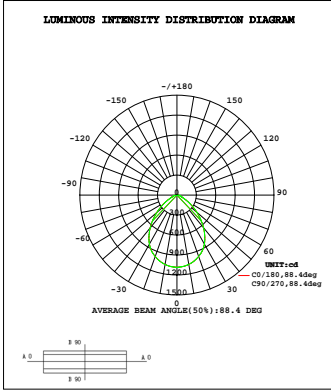

Wattages:(4")5.5W/8W/12W;(6")7W/10W/18W;(8")10W/15W/22W;(9.5")20W/25W/32W

PHOTOMETRICS

For complete IES files, please visit our website.

1L-8CDL101522W27-33540K(22W&4000K)