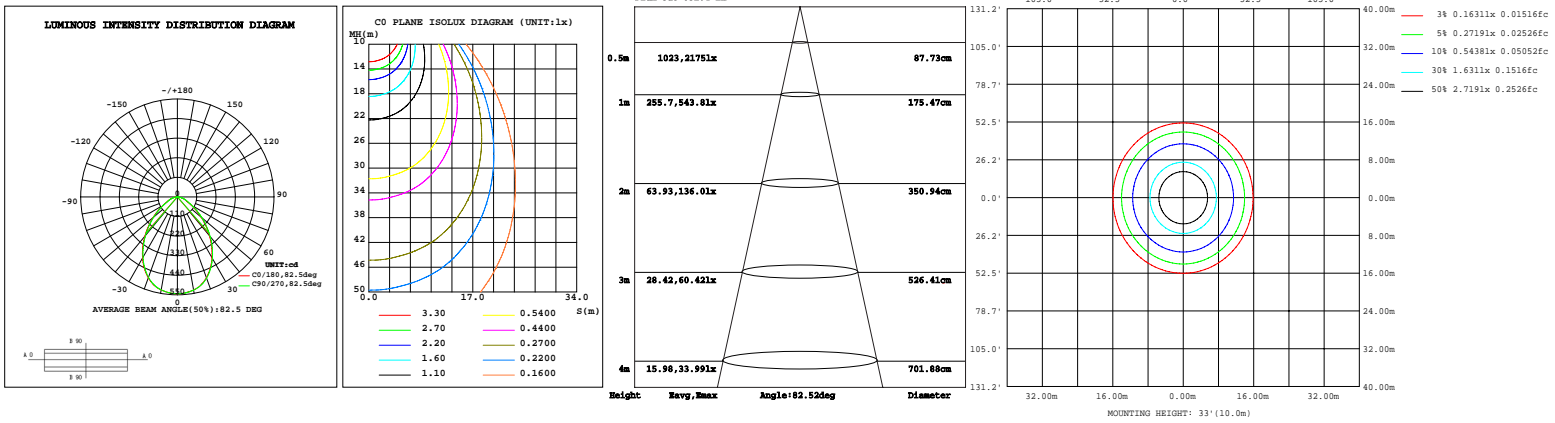

Wattages:(4")5.5W/8W/12W;(6")7W/10W/18W;(8")10W/15W/22W;(9.5")20W/25W/32W

ORDERING INFORMATION

EXAMPLE:

1L-4CDL5812W27-33540K-JA8-W

1L	4	CDL	5812W	27	33540K	JA8	W
COMPANY	SIZE	PRODUCT	POWER	VOLTAGE	CCT	CERTIFICATE	FINISH
1000 LED INC	4 (4inch) 6 (6inch) 8 (8inch) 9.5 (9.5inch)	LED COMMERCIAL DOWNLIGHT	5812 (5.5W/8W/12W) 71018 (7W/10W/18W) 101522 (10W/15W/22W) 202532 (20W/25W/32W)	27 AC120-277V	33540K 3000K/3500K 4000K	JA8 (JA8 Certification)	W - (White)

PHOTOMETRICS

For complete IES files, please visit our website.

1L-4CDL5812W27-33540K(12W&4000K)