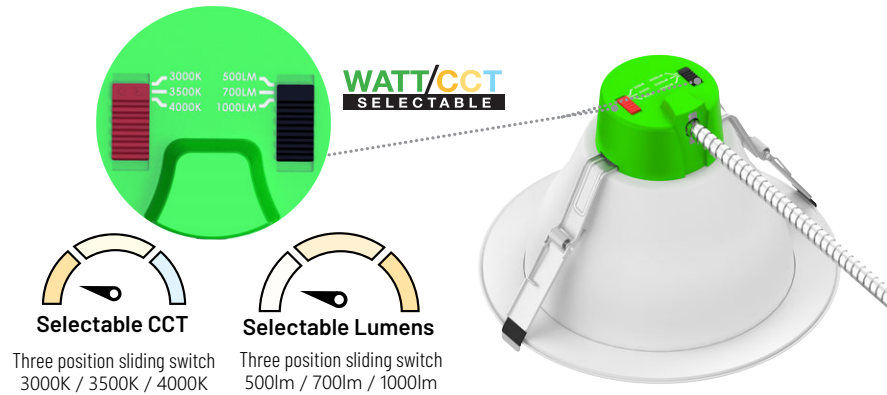

Wattages:(4")5.5W/8W/12W;(6")7W/10W/18W;(8")10W/15W/22W;(9.5")20W/25W/32W

SELECTABLE LED COMMERCIAL DOWNLIGHT can be widely used in indoor lighting (Damp location) suitable for office, indoor playground, Hotel, shop, indoor entertainment places, and other indoor place.

4 inch

6 inch

8 inch

9.5 inch

FEATURES

- Energy efficient: save up to 80% in energy costs
- High lumen output
- Mercury-free
- Instant-on light
- 50,000 hours at 70% lumen maintenance rated life
- CCT:3000K/3500K/4000K
- 5 years manufacturer warranty
- Compatible with most Lutron and Leviton dimmers
- The 1-10V Dimming type is continuous

| SPECIFICATION | | | | |
|------------------|-----------------------|------------------------|-------------------------|---------------------------|
| TYPE | 1L-4CDL5812W27-33540K | 1L-6CDL71018W27-33540K | 1L-8CDL101522W27-33540K | 1L-9.5CDL202532W27-33540K |
| WATTAGE | 5.5W/8W/12W | 7W/10W/18W | 10W/15W/22W | 20W/25W/32W |
| LUMEN | 480 lm/709 lm/1028 lm | 756 lm/1062 lm/1606 lm | 1067 lm/1560 lm/2073 lm | 2172 lm/2643 lm/3200 lm |
| EFFICACY | > 90 lm/W | > 100 lm/W | > 100 lm/W | > 100 lm/W |
| SIZE | 4 inch | 6 inch | 8 inch | 9.5 inch |
| CCT | 3000K,3500K,4000K | | | |
| POWER FACTOR | > 0.9 | | | |
| CRI | > 90 | | | |
| INPUT VOLTAGE | AC120-277V | | | |
| LIGHTING ANGLE | 90 | | | |
| FACTORY SETTINGS | 12W & 4000K | 18W & 4000K | 22W & 4000K | 32W & 4000K |
| LED TYPE | 2835 | | | |
| CERTIFICATE | UL,Energy Star, ja8 | | | |
| LIFE TIME | 50000 hours | | | |
| PROTECTION LEVEL | Wet Location | | | |
| IC RATING | Type IC | | | |
| WARRANTY | 5 year limited | | | |