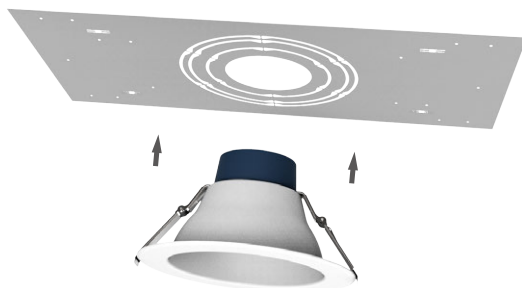

MOUNTING(Accessories need to purchased separately)

New Construction or Remodel
Plate for T-grid Ceilings

T-Grid