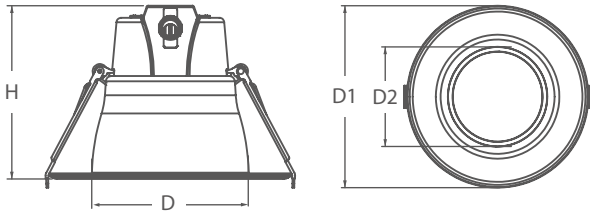

| SPECIFICATION | | | | |
|------------------|-----------------------|------------------------|-------------------------|---------------------------|
| TYPE | 1L-4CDL5812W27-33540K | 1L-6CDL71018W27-33540K | 1L-8CDL101522W27-33540K | 1L-9.5CDL202532W27-33540K |
| WATTAGE | 5.5W/8W/12W | 7W/10W/18W | 10W/15W/22W | 20W/25W/32W |
| LUMEN | 480 lm/709 lm/1028 lm | 756 lm/1062 lm/1606 lm | 1067 lm/1560 lm/2073 lm | 2172 lm/2643 lm/3200 lm |
| EFFICACY | > 90 lm/W | > 100 lm/W | > 100 lm/W | > 100 lm/W |
| SIZE | 4 inch | 6 inch | 8 inch | 9.5 inch |
| CCT | 3000K,3500K,4000K | | | |
| POWER FACTOR | > 0.9 | | | |
| CRI | > 90 | | | |
| INPUT VOLTAGE | AC120-277V | | | |
| LIGHTING ANGLE | 90 | | | |
| FACTORY SETTINGS | 12W & 4000K | 18W & 4000K | 22W & 4000K | 32W & 4000K |
| LED TYPE | 2835 | | | |
| CERTIFICATE | UL,Energy Star, ja8 | | | |
| LIFE TIME | 50000 hours | | | |
| PROTECTION LEVEL | Wet Location | | | |
| IC RATING | Type IC | | | |
| WARRANTY | 5 year limited | | | |

Wattages:(4")5.5W/8W/12W;(6")7W/10W/18W;(8")10W/15W/22W;(9.5")20W/25W/32W

DIMENSION

| | H | D | D1 | D2 |
|-----------------|-------------------|------------------------|----------------------|---------------------|
| 4 inch | 108 mm(4.25 inch) | Φ98.89 mm (Φ3.89 inch) | Φ151 mm(Φ5.94 inch) | Φ98 mm(Φ3.85 inch) |
| 6 inch | 130 mm(5.12 inch) | Φ153.33 mm(Φ6.04 inch) | Φ210 mm(Φ8.27 inch) | Φ152 mm(Φ5.98 inch) |
| 8 inch | 148 mm(5.82 inch) | Φ187.59 mm(Φ7.39 inch) | Φ260 mm(Φ10.23 inch) | Φ188 mm(Φ7.40 inch) |
| 9.5 inch | 162 mm(6.37 inch) | Φ217.63 mm(Φ8.57 inch) | Φ292 mm(Φ11.49 inch) | Φ217 mm(Φ8.54 inch) |