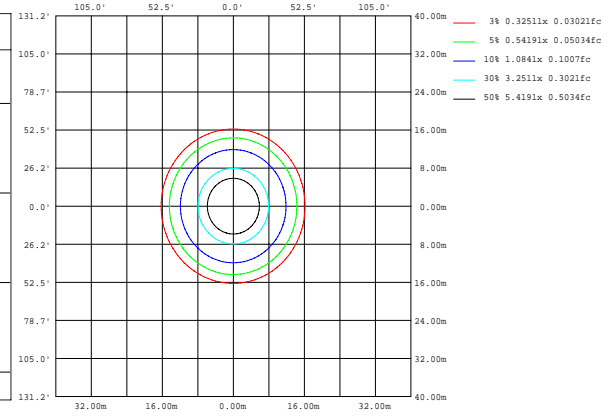

Wattages:(4")5.5W/8W/12W;(6")7W/10W/18W;(8")10W/15W/22W;(9.5")20W/25W/32W

PHOTOMETRICS

For complete IES files, please visit our website.

1L-8CDL101522W27-33540K(22W&4000K)