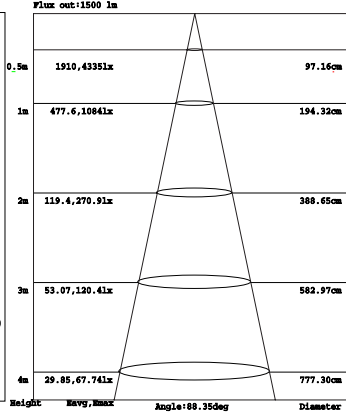

Wattages:(4")5.5W/8W/12W;(6")7W/10W/18W;(8")10W/15W/22W;(9.5")20W/25W/32W

PHOTOMETRICS

For complete IES files, please visit our website.

1L-8CDL101522W27-33540K(22W&4000K)